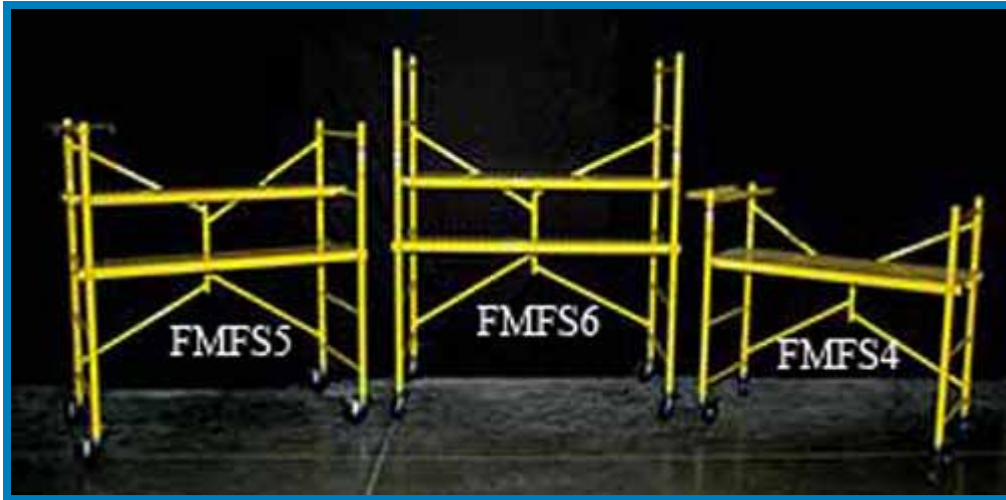

FMFS Products

	Description	Length	Width	Height	Load Wt.	Weight
FMFS4	Steel Folding Multi-Function Scaffold	47.12"	22.5"	48"	700 lbs.	90 lbs.
FMFS5	Steel Folding Multi-Function Scaffold	50.62"	25"	60"	700 lbs.	106 lbs.
FMFS6	Steel Folding Multi-Function Scaffold	56.75"	29"	74"	700 lbs.	132 lbs.
FMFS4-P	4' Steel Replacement Platform	49"	9"	2"		16 lbs.
FMFS5-P	5' Steel Replacement Platform	52"	10"	2"		17.64 lbs.
FMFS6-P	6' Steel Replacement Platform	58"	8"	2"		16.03 lbs.

End Tube Diameter is a Heavy Duty 1 7/16 "

CONTACT US:

1-888-813-8880

900 Business Park Dr. Suite D
 Dixon, CA 95620
 Phone 707-678-9496
 888-813-8880
 Fax 707-678-9497
 or visit our website at
www.framepro.us